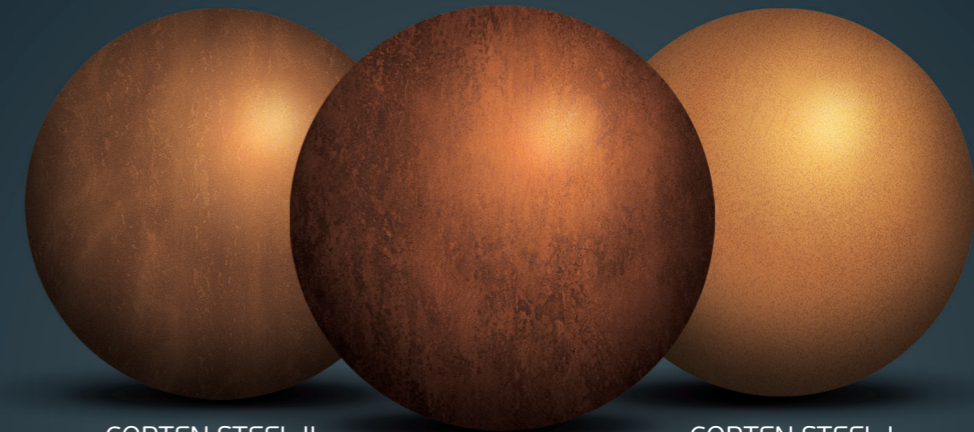

LIGHT COPPER BRUSHED (BL003)

COPPER BRUSHED (BL004)

ZINC BRUSHED (BL005)

TITANIUM BRUSHED (BL006)

ANOBRUSHED (BL007)

w r i n k l e   s e r i e s

w r i n k l e   s e r i e s

NIGHT BLUE (T001)

ARCTIC WHITE (T005)

BLACK (T002)

GOLD (T006)

OXIDE RED (T003)

PYRITE GOLD (T007)

GREY (T004)

ALLUWRINKLE (T008)

In our journey which began more than 50 years ago, we replenish ourselves and grow. In addition to the four aluminium composite panel production lines, one slitting and one cut-to length lines, we continue to cover the reality with imagination on our coating line which give us unlimited flexibility for ACP production. While supporting the free choices of You, our precious partners with thousands of colors and designs which we have produced so far, we take the strength from our experience and technology. We are inspired by the nature and enable you to reflect its simplicity and brilliance in contrast, with modern touches.

CONCRETE I (CL001)

CONCRETE II (CL002)

CONCRETE III (CL003)

CONCRETE IV (CL004)

CORTEN STEEL II

CORTEN STEEL III

CORTEN STEEL I

STRUCTURED TITANIUM

ANOBRUSHED

PATTINA COPPER

CORTEN STEEL I

CONCRETE III

METALOOK SERIES **6** NEW COLORS

WRINKLE SERIES **8** NEW COLORS

BRUSHED SERIES **6** NEW COLORS

CONCRETE SERIES **4** NEW COLORS