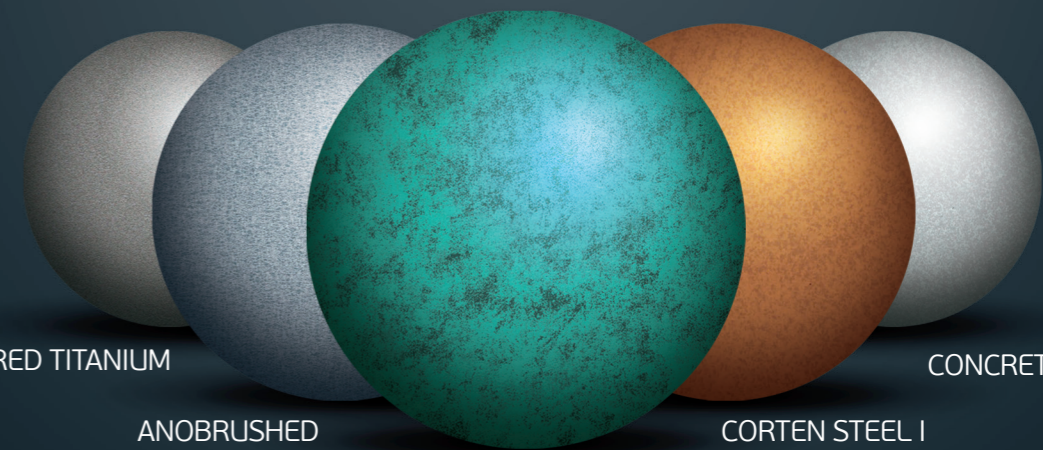

LIGHT COPPER BRUSHED (BL003)

COPPER BRUSHED (BL004)

ZINC BRUSHED (BL005)

TITANIUM BRUSHED (BL006)

ANOBRUSHED (BL007)

w r i n k l e   s e r i e s

w r i n k l e   s e r i e s

NIGHT BLUE (T001)

ARCTIC WHITE (T005)

BLACK (T002)

GOLD (T006)

OXIDE RED (T003)

PYRITE GOLD (T007)

GREY (T004)

ALLUWRINKLE (T008)

In our journey which began more than 50 years ago, we replenish ourselves and grow. In addition to the four aluminium composite panel production lines, one slitting and one cut-to length lines, we continue to cover the reality with imagination on our coating line which give us unlimited flexibility for ACP production. While supporting the free choices of You, our precious partners with thousands of colors and designs which we have produced so far, we take the strength from our experience and technology. We are inspired by the nature and enable you to reflect its simplicity and brilliance in contrast, with modern touches.

CONCRETE I (CL001)

CONCRETE II (CL002)

CONCRETE III (CL003)

CONCRETE IV (CL004)

CORTEN STEEL II

CORTEN STEEL III

CORTEN STEEL I

STRUCTURED TITANIUM

ANOBRUSHED

PATTINA COPPER

CORTEN STEEL I

CONCRETE III

METALOOK SERIES **6** NEW COLORS

WRINKLE SERIES **8** NEW COLORS

BRUSHED SERIES **6** NEW COLORS

CONCRETE SERIES **4** NEW COLORS